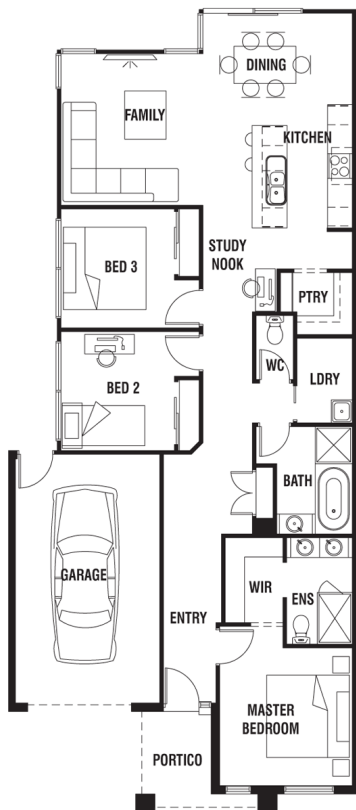

MyHome

at

Pasadena[®]
CLYDE

home & land packages

VILLAWOOD WILL PAY YOUR BUILDER'S DEPOSIT

FOR A LIMITED TIME ONLY

Porter Davis Homes

Lot Number: 1104

Lot Size: 272m²

Package Price: \$324,483

Builder: Porter Davis Homes

House Type: Kinsmead I

Featuring gorgeous kitchen with Walk in Pantry and Euro appliances, master bedroom with walk-in robe and ensuite, study nook and more.